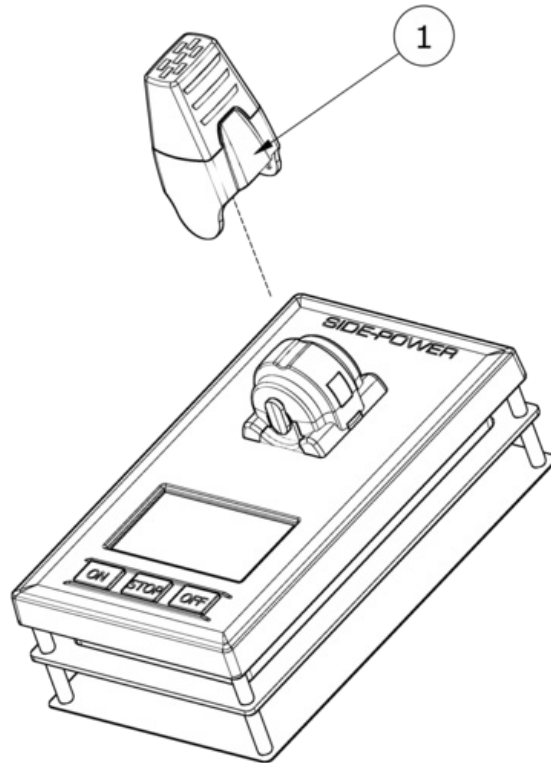

# PJC212

Control panel for bow/stern thruster, S-Link™, dual joystick, hold function, LCD

Spare parts (valid from 2017-03-01)

#	Name	Item Code	Description
1	PJC Joystick	6 9012	Joystick for PJC

The installer alone has responsibility for the installation of the spare parts. Side-Power only warranty the spare parts supplied only.